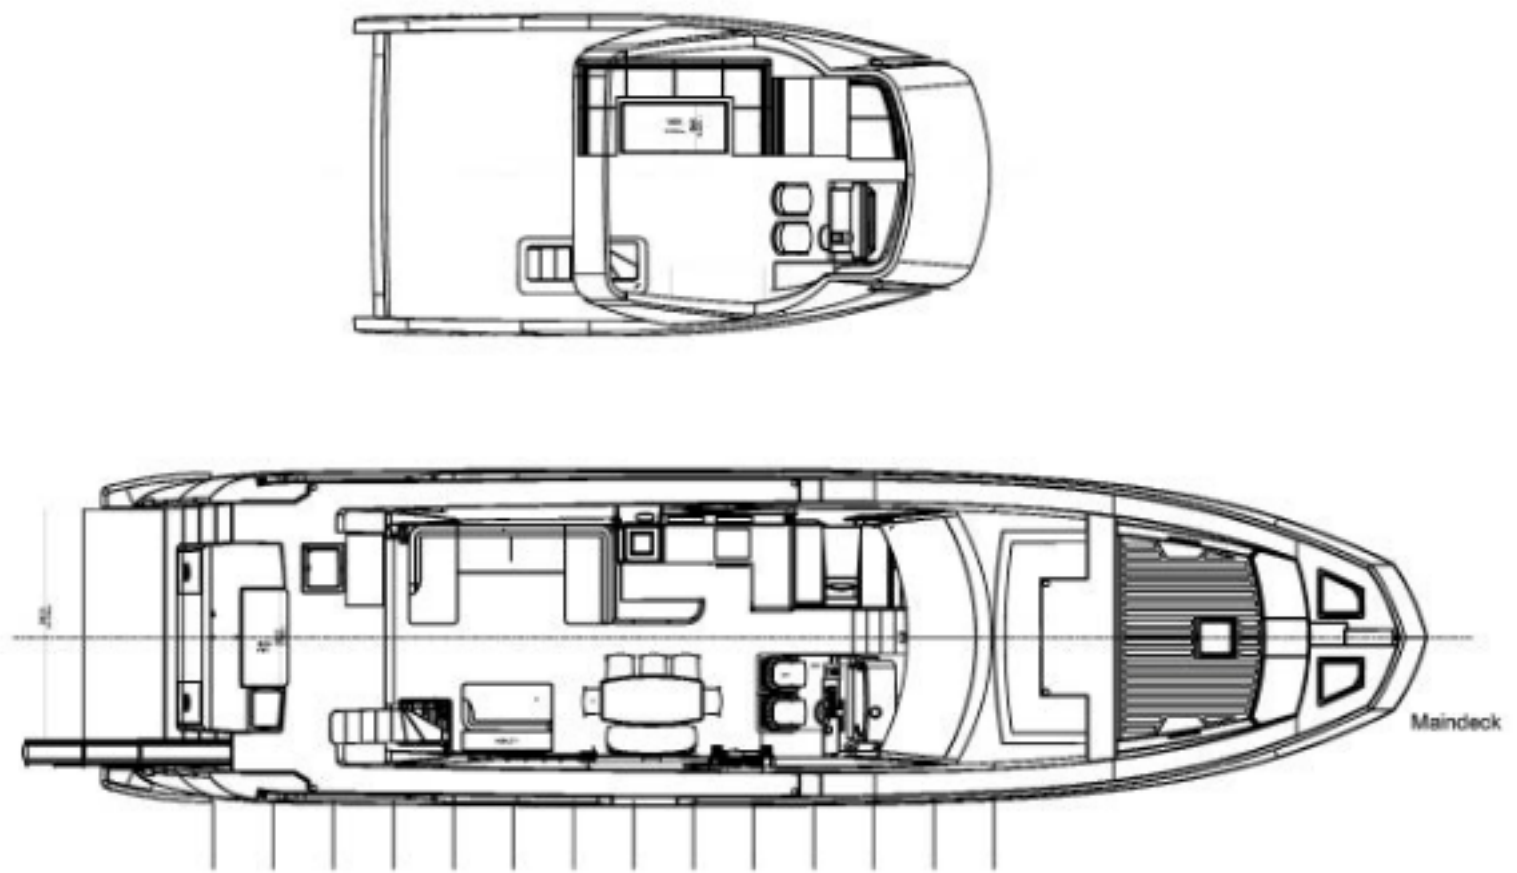

Twin Cabin

Guest cabins

Bathroom

Layout

Layout

Layout

Specs

Location: Greece

ACCOMMODATION

- Cabins: 4 + 1 crew
- Berths: 8 + 1 crew
- Head compartment: 4 + 1 crew

PECIFICATIONS

- Length overall: 22.64m
- Beam: 5.60m
- Draft: 1.82m
- Displacement Approx: 53.3
- Engines: 2X 1400 mHP MAN CR V12
- Max speed: up to 32 Kn
- Cruising speed: 26 Kn