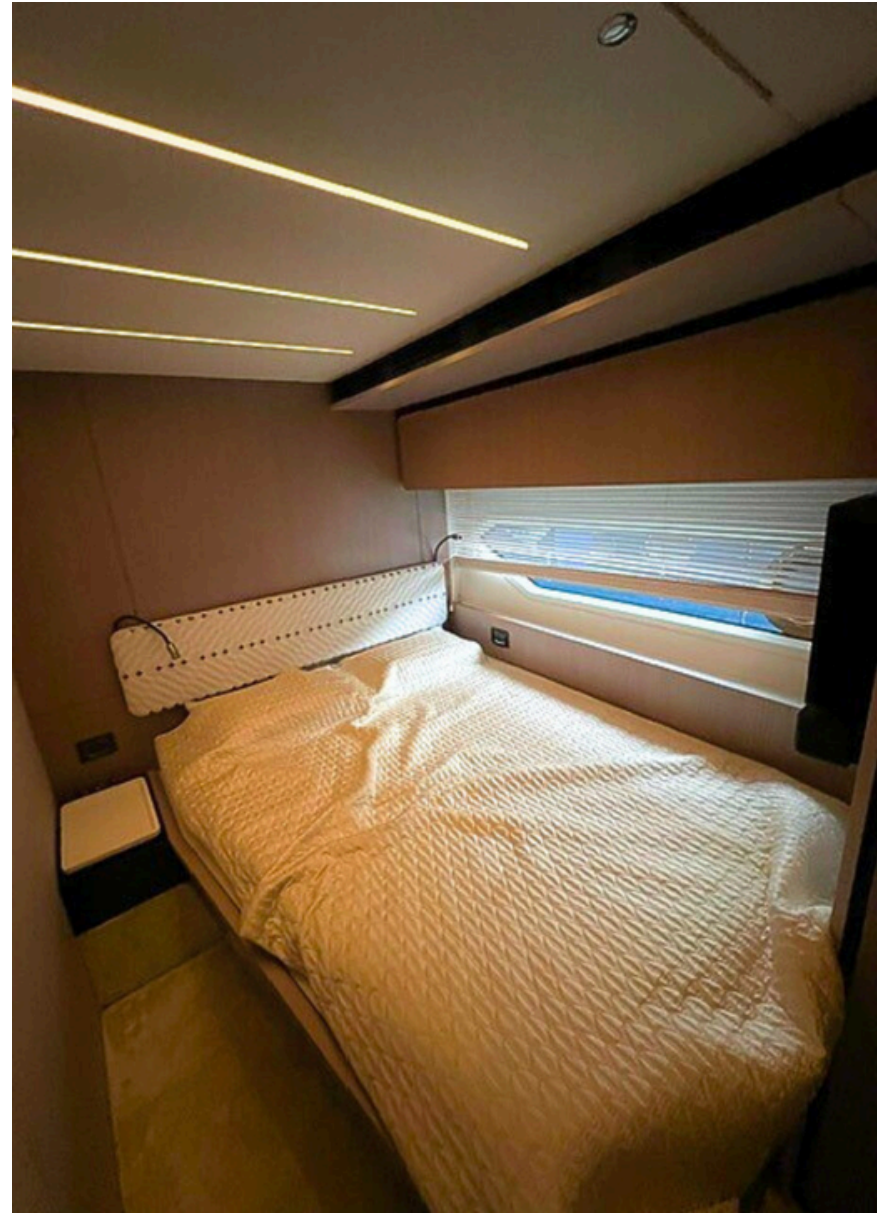

Twin Cabin

Guest cabins

Bathroom

Layout

Layout

Layout

Specs

Location: Greece

ACCOMMODATION

- Cabins: 4 + 1 crew
- Berths: 8 + 1 crew
- Head compartment: 4 + 1 crew

PECIFICATIONS

- Length overall: 22.64m
- Beam: 5.60m
- Draft: 1.82m
- Displacement Approx: 53.3
- Engines: 2X 1400 mHP MAN CR V12
- Max speed: up to 32 Kn
- Cruising speed: 26 Kn